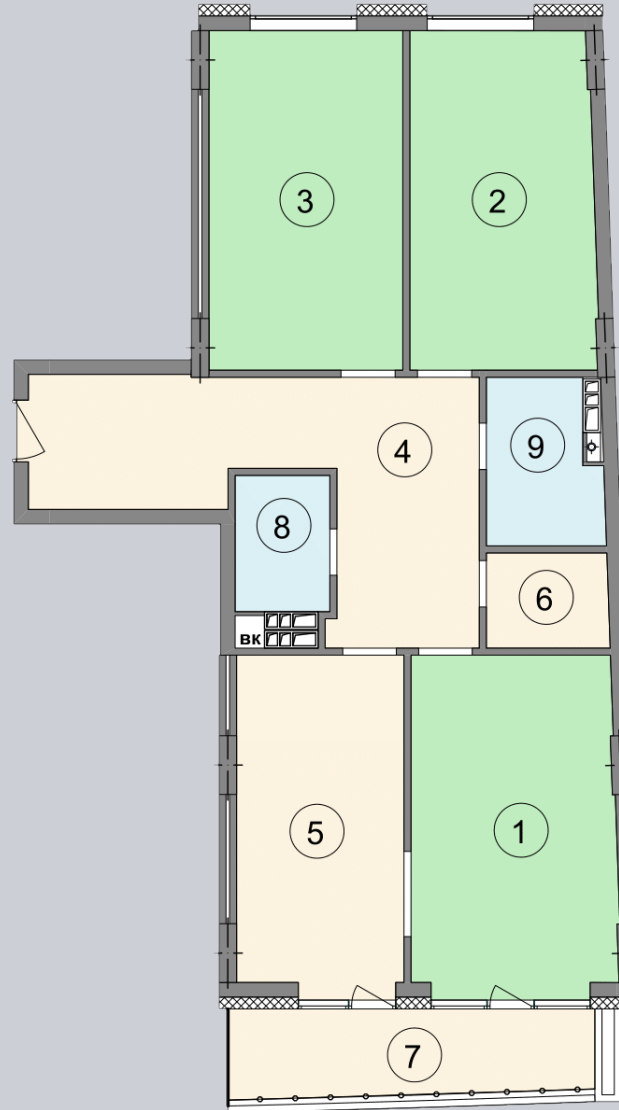

☎ 044-492-05-05

✉ sales@stsophia.ua

1
house

1
section

A36
flat

3
floor

110.95 м²
space

1
section

☎ 044-492-05-05

✉ sales@stsophia.ua

1
house

1
section

A36
flat

SQUARE METERS M^2

Кухня: $16.34 M^2$

: $18.03 M^2$

: $19.04 M^2$

: $5.28 M^2$

: $2.78 M^2$

: $3.73 M^2$

: $20.13 M^2$

: $22.26 M^2$

: $3.36 M^2$

All space: $110.95 M^2$

Living space: $57.2 M^2$