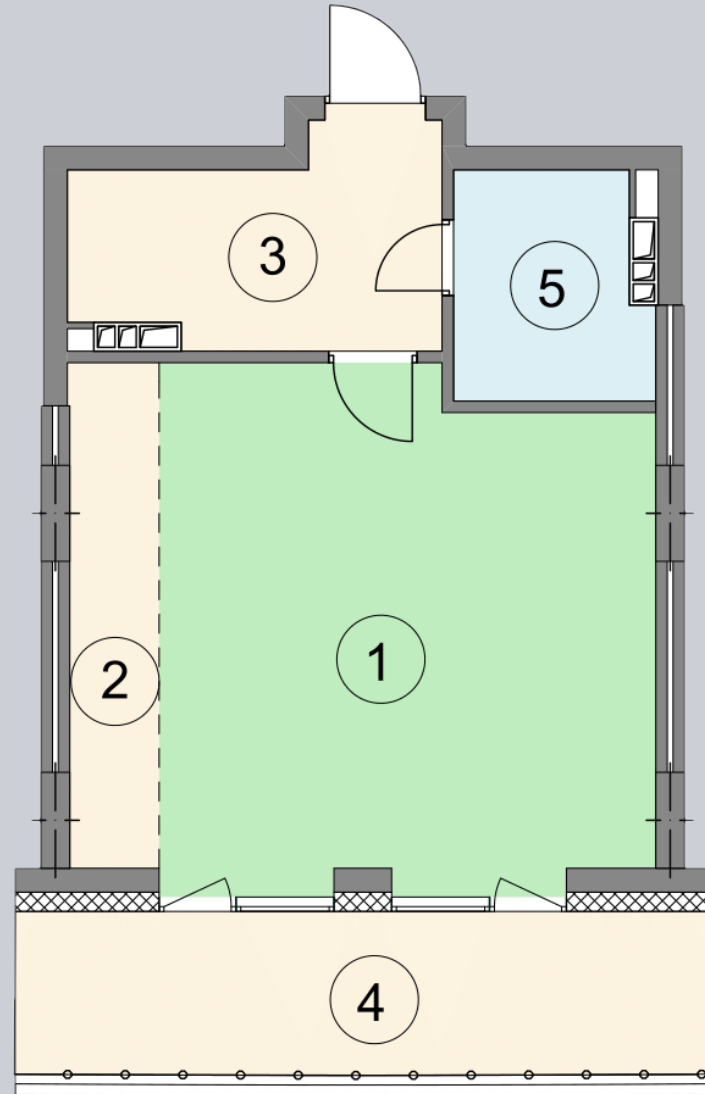

☎ 044-492-05-05

✉ sales@stsophia.ua

1
house

1
section

A44
flat

SQUARE METERS M^2

Кухня: $4.9 M^2$

: $4.63 M^2$

: $3.74 M^2$

: $27.19 M^2$

: $7.85 M^2$

All space: $48.31 M^2$

Living space: $27.19 M^2$