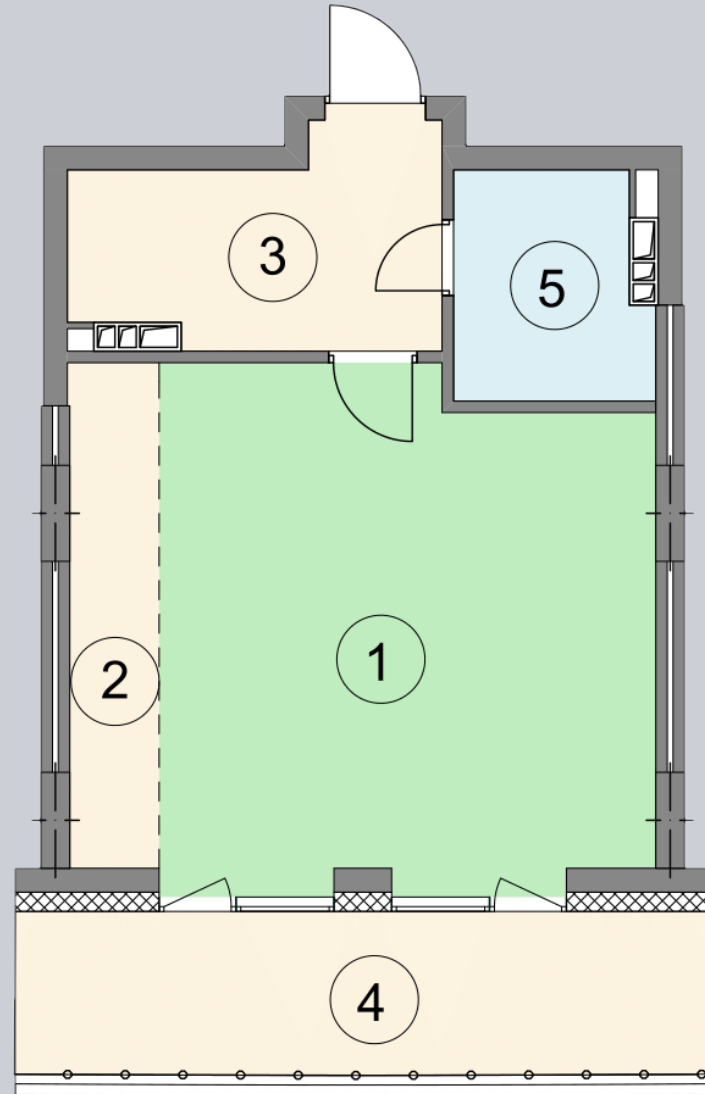

☎ 044-492-05-05

✉ sales@stsophia.ua

1
house

1
section

A54
flat

SQUARE METERS M^2

Кухня: $4.9 M^2$

: $4.63 M^2$

: $3.74 M^2$

: $27.19 M^2$

: $7.85 M^2$

All space: $48.31 M^2$

Living space: $27.19 M^2$