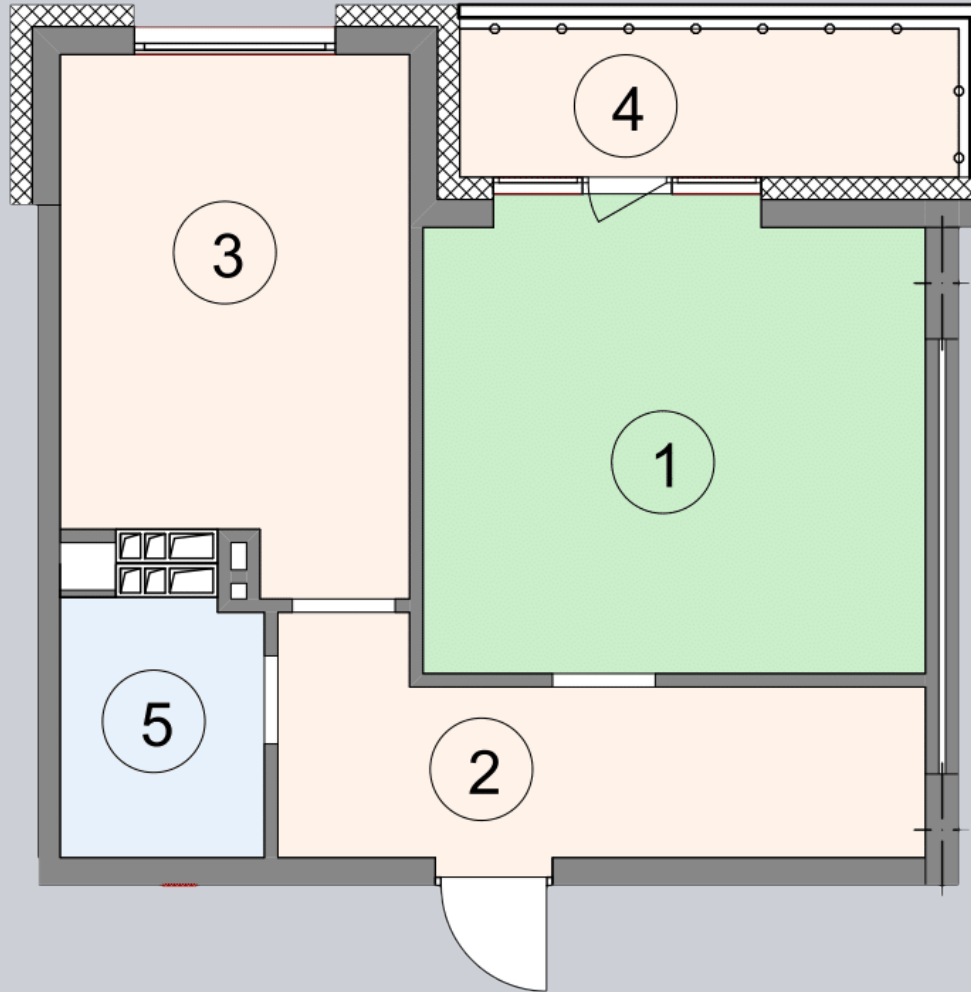

☎ 044-492-05-05

✉ sales@stsophia.ua

1
house

1
section

A57
flat

SQUARE METERS M^2

Кухня: $13.95 M^2$

: $4.21 M^2$

: $1.79 M^2$

: $18.72 M^2$

: $10.15 M^2$

All space: $48.82 M^2$

Living space: $18.72 M^2$