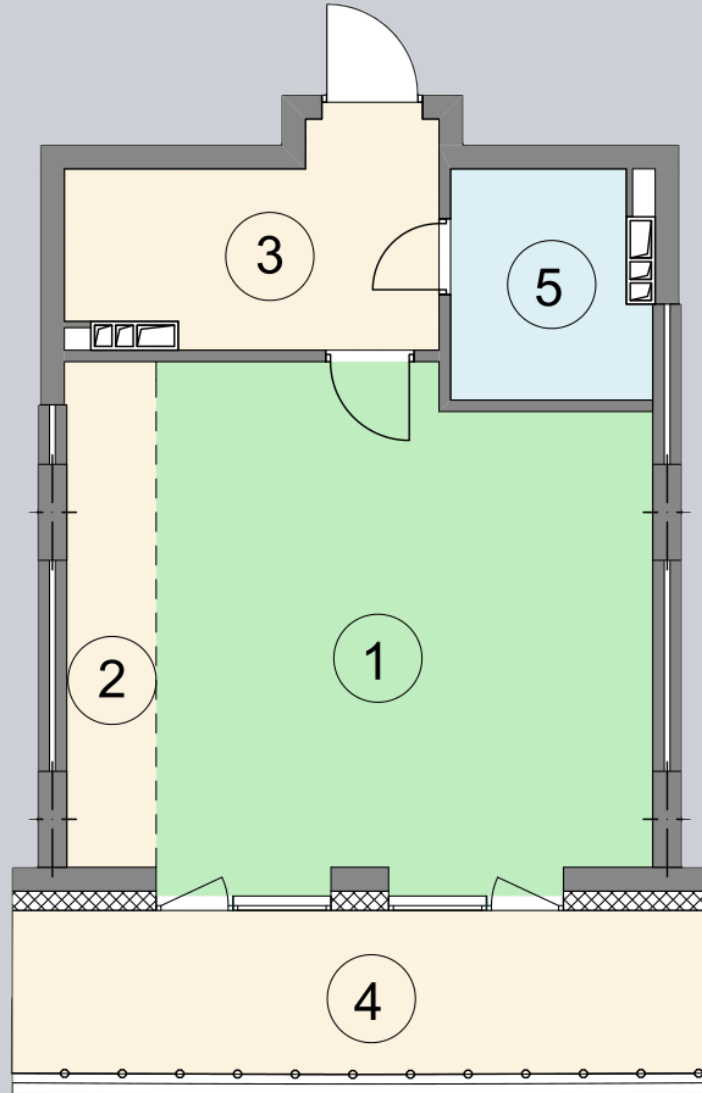

☎ 044-492-05-05

✉ sales@stsophia.ua

1
house

1
section

A64
flat

SQUARE METERS M^2

Кухня: $4.9 M^2$

: $4.63 M^2$

: $3.74 M^2$

: $27.19 M^2$

: $7.85 M^2$

All space: $48.31 M^2$

Living space: $27.19 M^2$