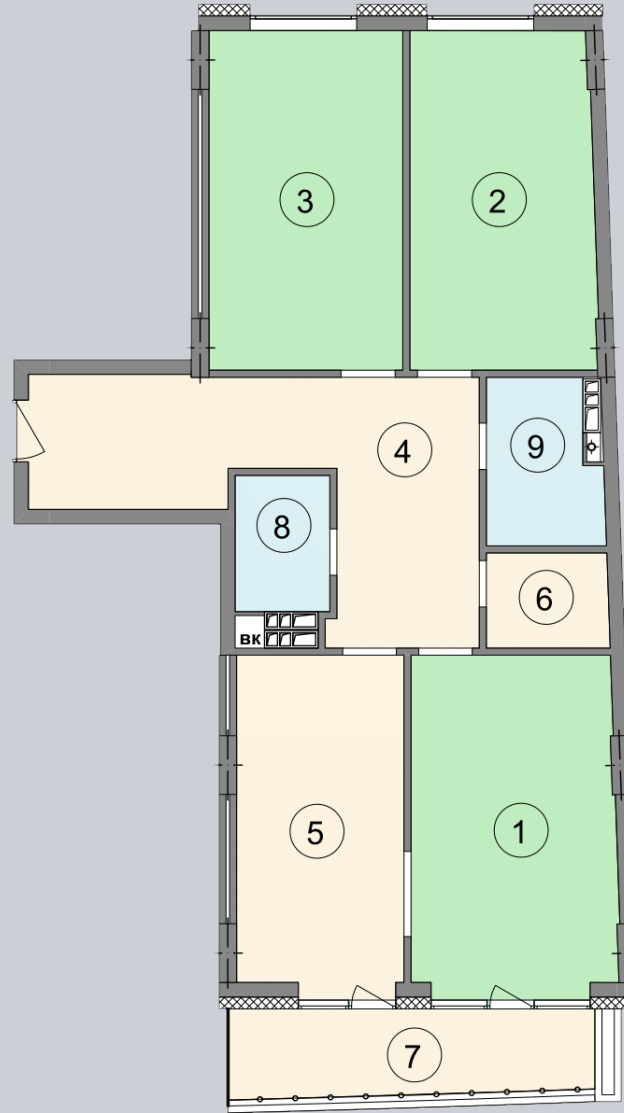

☎ 044-492-05-05

✉ sales@stsophia.ua

1
house

1
section

A66
flat

SQUARE METERS M^2

Кухня: $16.34 M^2$

: $18.03 M^2$

: $19.04 M^2$

: $5.28 M^2$

: $2.78 M^2$

: $3.73 M^2$

: $20.13 M^2$

: $22.26 M^2$

: $3.36 M^2$

All space: $110.95 M^2$

Living space: $57.2 M^2$