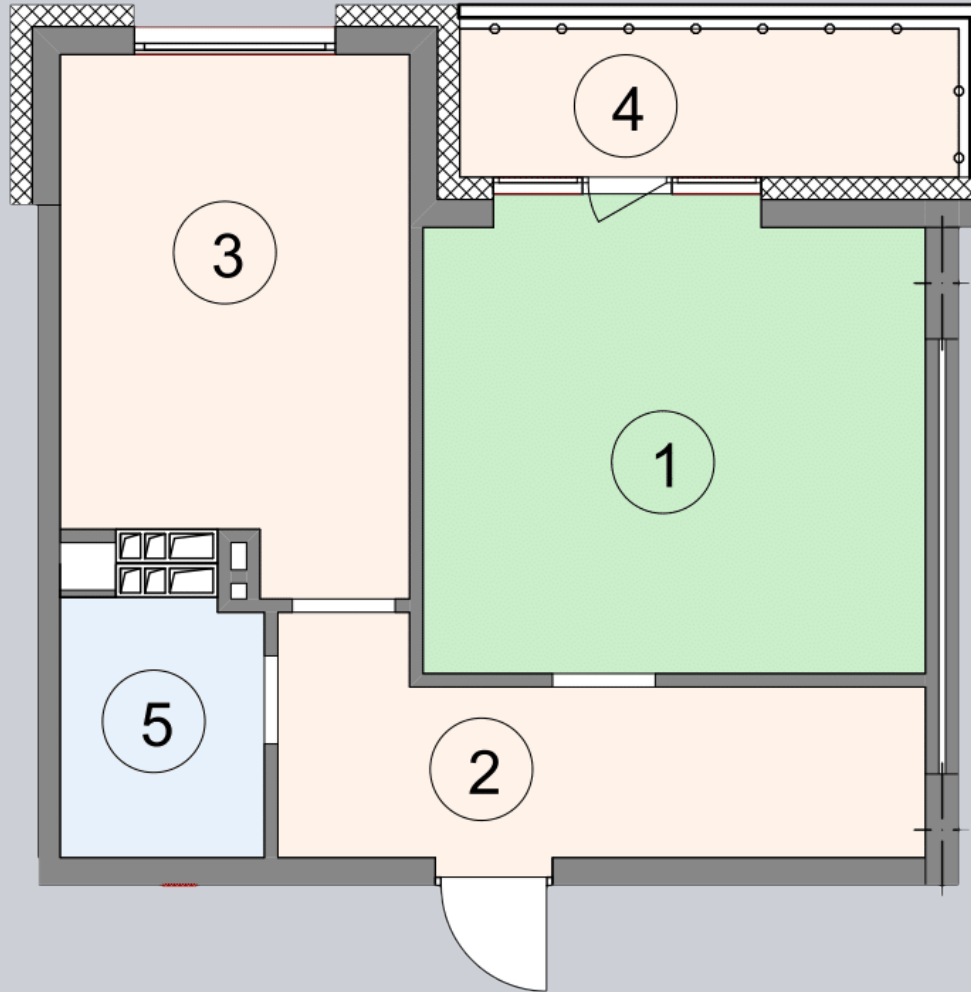

☎ 044-492-05-05

✉ sales@stsophia.ua

1
house

1
section

A67
flat

SQUARE METERS M^2

Кухня: $13.95 M^2$

: $4.21 M^2$

: $1.79 M^2$

: $18.72 M^2$

: $10.15 M^2$

All space: $48.82 M^2$

Living space: $18.72 M^2$