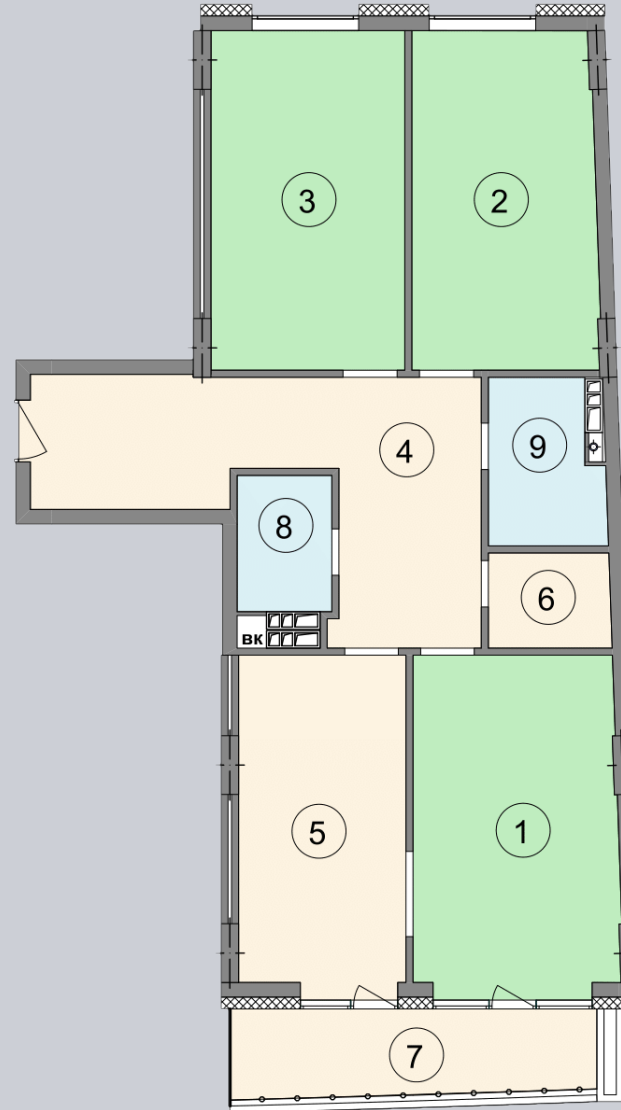

☎ 044-492-05-05

✉ sales@stsophia.ua

1
house

1
section

A76
flat

7
floor

110.95 м²
space

1
section

☎ 044-492-05-05

✉ sales@stsophia.ua

1
house

1
section

A76
flat

SQUARE METERS M^2

Кухня: $16.34 M^2$

: $18.03 M^2$

: $19.04 M^2$

: $5.28 M^2$

: $2.78 M^2$

: $3.73 M^2$

: $20.13 M^2$

: $22.26 M^2$

: $3.36 M^2$

All space: $110.95 M^2$

Living space: $57.2 M^2$